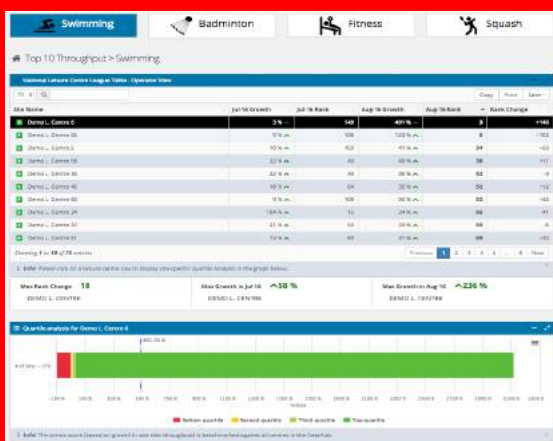

NGB League Tables

Powered by
DataHub

INTEGRATE

TARGET

ENHANCE

IMPACT

Understand how well you are delivering specific sports

Track and benchmark participation and NGB programme performance across all of your sites. Understand your ranking against the sector and changes in performance.

Monitor growth and understand how the sector is performing

Using sector based quartile graphs, view your sites position against sector performance, league tables for your own estate in terms of throughput and growth.

FEATURES

Strategic overview:

- Clear sport options allow you to select grouped programmes and see your sites position against the sector in terms of throughput and percentage growth over the previous 2 months.
- Transparency shows your ranking in terms of other sites in the DataHub only allowing you to see the rank and not the competing site details.

Performance highlights:

- The sites with the largest rank change as well as the sites with the highest growth each month are identified.
- Each site is ranked on a sector benchmarked quartile graph to indicate its sector performance.